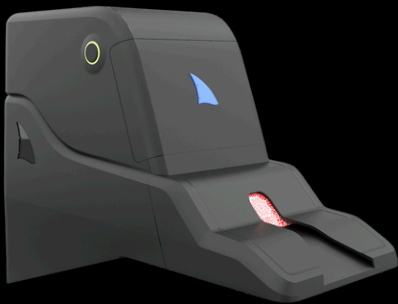

SHUFFLER LINEUP

TIGER SHARK- BJ

Our advanced Shuffler elevates the single and double deck Blackjack experience, ensuring precise, fair, and seamless game flow, enhancing the excitement and trust that players expect in every hand.

MAKO SHARK- NOVELTY

Building on the success of our acclaimed Blackjack shuffler, this machine is specifically designed to meet the demands of all the popular novelty games in the market.

GREAT WHITE SHARK- MULTI DECK

Experience unparalleled efficiency with the Shark Trap Multi-Deck Shuffler, the industry's first to integrate a smart shoe. This cutting-edge product blends traditional card handling with modern technology to enhance your gaming experience.

TIGER SHARK

Experience the pinnacle of shuffling technology with Shark Trap, a GLI-approved, state-of-the-art shuffling machine designed specifically for Single Deck and Double Deck Blackjack. Engineered for efficiency and ease, Shark Trap seamlessly integrates into your gaming setup with no need for table modifications. Shark Trap Super Shufflers™ are renowned for their simplicity, sleek design, and user-friendly features. They are the smallest shufflers available on the market, featuring fewer moving parts than other commercial shufflers. This compact design not only saves space but also ensures a hassle-free shuffling experience, making them an ideal choice for any gaming establishment. Additionally, Shark Trap comes equipped with comprehensive security features to ensure enhanced operator protection.